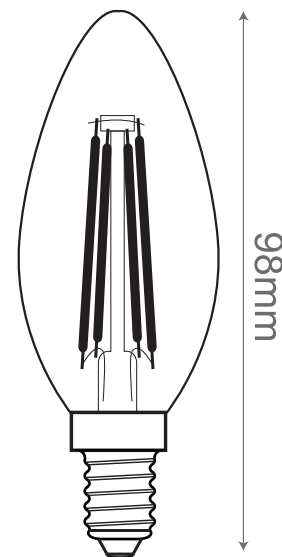

76798

E14 LED Filament Candle Dimmable

FEATURES

- 2 years warranty
- Constructed from glass & aluminium alloy
- Clear glass & bright nickel finish

SPEC DATA

Product Wattage:	4W
Product Lumen:	370
Lumen/W:	93
Kelvin:	2700K
Energy Rating:	A++
Dimmable:	Yes
Power Factor:	>0.4
CRI:	80
Lifetime (Hours):	15000
SDCM:	6
Product Voltage:	220-240V
Hertz:	50/60
Operating Temp.:	-20 to 40 Degree
Product Weight (KG):	0.0133

ACCESSORIES

75021, Dimmer module 150W

35mm

98mm